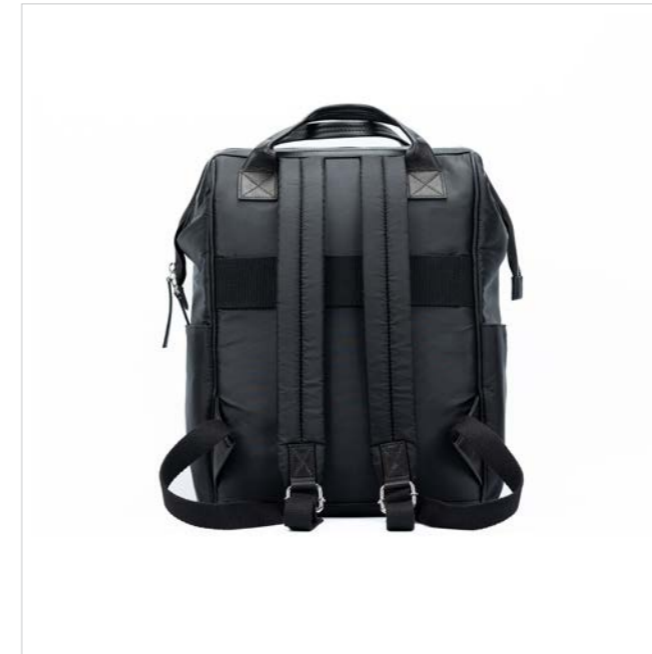

DETTAGLI / DETAILS:

TELAIO METALLICO INTERNO RIGIDO
APERTURA SUPERIORE A 180° CON LAMPO IN METALLO
SPALLACCI REGOLABILI
TASCA ESTERNA FRONTALE CON LAMPO
2 TASCHE ESTERNE LATERALI CON CHIUSURA A PRESSIONE
FASCIA ESTERNA POSTERIORE PER COLLOCAMENTO SU TROLLEY
IMPUGNATURA CON DOPPIO MANICO IN PELLE
TASCA INTERNA IMBOTTITA PORTA NOTEBOOK
TASCA INTERNA IMBOTTITA PORTA TABLET
2 SCOMPARTI INTERNI PORTA BIGLIETTI DA VISITA
3 ALLOGGIAMENTI PORTA PENNE
TASCA INTERNA CON CHIUSURA LAMPO
ACCESSORI NICKEL LUCIDO

*INTERNAL HARD METAL FRAME
180 ° TOP OPENING WITH METAL ZIP
ADJUSTABLE SHOULDER STRAPS
EXTERNAL FRONTSIDE POCKET WITH ZIP
2 EXTERNAL SIDE POCKETS WITH SNAP CLOSURE
EXTERNAL REAR BAND FOR PLACEMENT ON SUITCASE
GRIP WITH DOUBLE LEATHER HANDLE
INTERNAL NOTEBOOK HOLDER PADDED POCKET
PADDED INTERNAL TABLET POCKET
2 INTERNAL COMPARTMENTS FOR BUSINESS CARDS
3 PEN HOLDER SLOTS
INTERNAL ZIP POCKET
METAL ACCESSORIES SHINY NICKEL*

	K0037	ZAINO IN NYLON WATERPROOF/VERA PELLE <i>Backpack in Nylon Waterproof / Genuine Leather</i>	PERSONALIZZAZIONI <i>CUSTOMIZATIONS</i>
	MATERIALE / MATERIALS: NYLON WATERPROOF/VERA PELLE, PIENO FIORE CON LEGGERA GRANA NYLON WATERPROOF/GENUINE LEATHER, SOFT FULL GRAIN DIMENSIONI / SIZE: CM 27 X 39 X 19 CONFEZIONE / PACKAGING: SACCHETTO TNT NO WOVEN DUST BAG		STAMPA A CALDO INIZIALI <i>HOT EMBOSsing</i> <i>INITIALS HOT EMBOSsing</i>