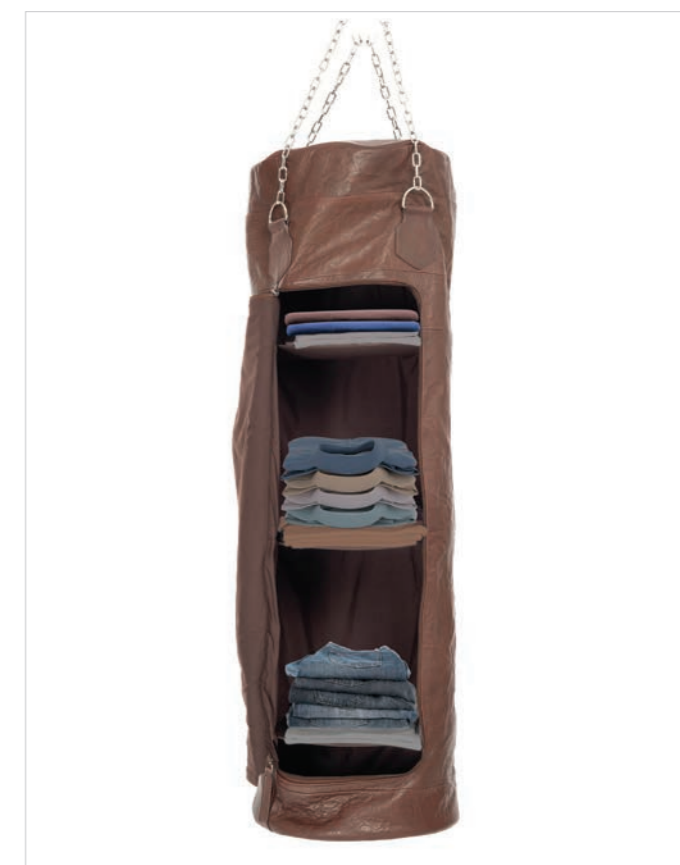

 EXCLUSIVE AND FUNCTIONAL DESIGN
 BIG FRONTSIDE OPENING WITH ZIP CLOSURE
 4 INTERNAL RIGID SHELVES
 CEILING ATTACHMENT CHAIN
 METAL ACCESSORIES NICKEL SHINY

	K0036	SACCO DA BOXE CONTENITORE IN VERA PELLE <i>Punching Bag Organizer in Genuine Leather</i>	PERSONALIZZAZIONI <i>CUSTOMIZATIONS</i>
	MATERIALE / MATERIALS: VERA PELLE, PIENO FIORE, VOLANATA GENUINE LEATHER, DRY MILLED FULL GRAIN DIMENSIONI / SIZE: CM 35 X 35 X 120 CONFEZIONE / PACKAGING: SACCHETTO TNT NO WOVEN DUST BAG		STAMPA A CALDO STAMPA A CALDO INIZIALI LASER HOT EMBOSSEING INITIALS HOT EMBOSSEING LASER