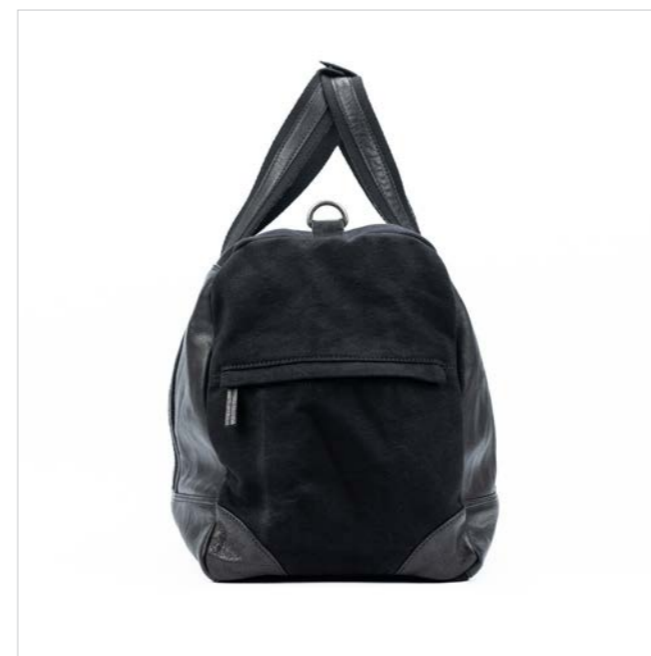

DETTAGLI / DETAILS:

- CHIUSURA SUPERIORE CON LAMPO
- DOPPIO MANICO CON PROTEZIONE IMPUGNATURA
- TRACOLLA REMOVIBILE E REGOLABILE
- TASCA ESTERNA LATERALE CON LAMPO
- TASCA ESTERNA LATERALE CON CHIUSURA MAGNETICA
- MANIGLIA LATERALE
- TASCA INTERNA CON LAMPO
- ACCESSORI ANTIK NICKEL

- TOP ZIP CLOSURE
- DOUBLE HANDLE WITH GRIP PROTECTION
- REMOVABLE AND ADJUSTABLE SHOULDER STRAP
- EXTERNAL SIDE POCKET WITH ZIP
- EXTERNAL SIDE POCKET WITH MAGNETIC CLOSURE
- SIDE HANDLE
- INTERNAL ZIP POCKET
- METAL ACCESSORIES ANTIK NICKEL

	K0024A	BORSONE DA VIAGGIO CANVAS/VERA PELLE <i>Travel Bag in Canvas/Genuine Leather</i>	PERSONALIZZAZIONI <i>CUSTOMIZATIONS</i>
	MATERIALE / MATERIALS: CANVAS/VERA PELLE, PIENO FIORE, VOLANATA CANVAS/GENUINE LEATHER, DRY MILLED FULL GRAIN		STAMPA A CALDO INIZIALI HOT EMBOSsing INITIALS HOT EMBOSsing
	DIMENSIONI / SIZE: CM 48 X 31 X 22		
	CONFEZIONE / PACKAGING: SACCHETTO TNT NO WOVEN DUST BAG