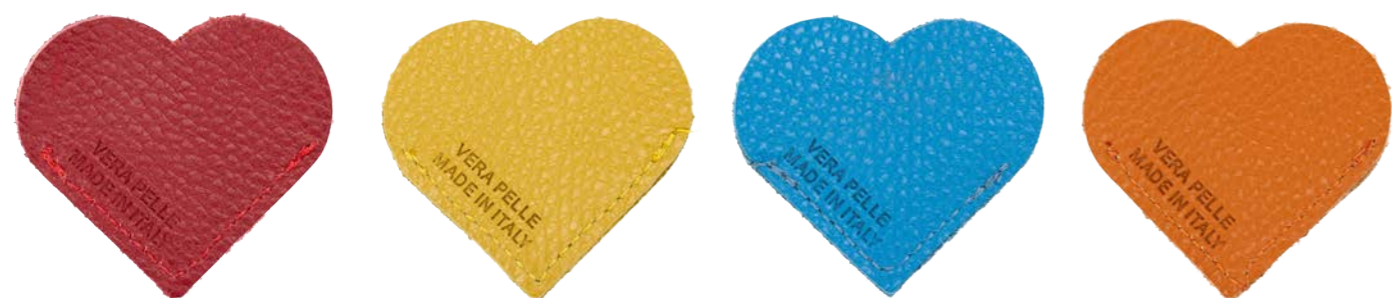

K0038	SEGNALIBRO CUORE IN VERA PELLE <i>Heart Bookmark in Genuine Leather</i>	PERSONALIZZAZIONI CUSTOMIZATIONS
MATERIALE / MATERIALS: VERA PELLE, PIENO FIORE, GRANA DOLLARO GENUINE PEBBLED FULL GRAIN LEATHER		 STAMPA A CALDO STAMPA A CALDO INIZIALI LASER (NO NERO) HOT EMBOSING INITIALS HOT EMBOSING LASER (NO BLACK)
DIMENSIONI / SIZE: CM 6 X 5,5		
CONFEZIONE / PACKAGING: CONFEZIONE REGALO FONDO/COPERCHIO HARD GIFT BOX TOP/BOTTOM		

K0038V Rosso / Red   **K0038R** Giallo / Yellow   **K0038O** Azzurro / Light Blue   **K0038L** Arancione / Orange